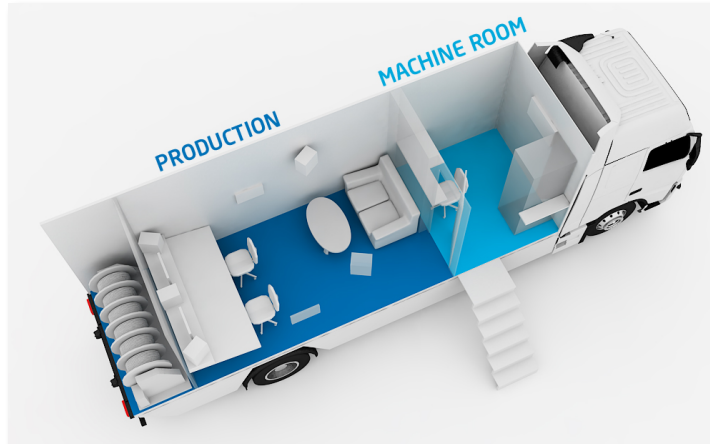

### Sound Truck

NEP Sound Truck 1 is a state-of-the-art mobile mixing room. It's excellent for music events of any size. It's geared up with a competent digital console including redundant fiber connections to, up to, four remote controlled 'stage boxes' as well as multi-track recording of 128 channels for rehearsal, recording and mixing. This, combined with a DSP controlled 5.1 monitor system and very good acoustic environment, makes this unit perfect for critical audio work.

#### Truck

L/W/H: 12m/ 2,5m / 3,80 m height  
Power: 1x32A, 3-phase, 400 V AC