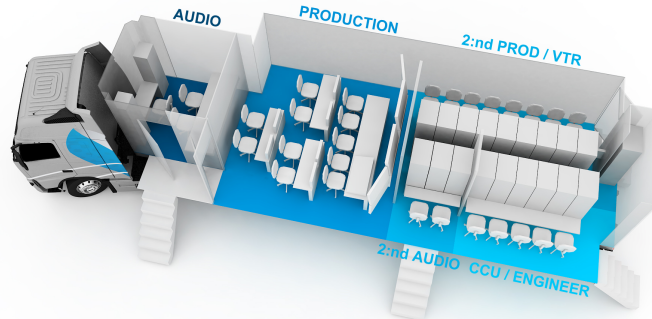

### 30-camera High Definition OB unit

HD 3 is a very competent OB unit, manned with equally competent people. The unit is equipped to handle any production of sports, entertainment and other events. HD 3 comes with one big and one small production room and a separate VT area, making it a complete broadcasting facility. The track record includes the Beijing Olympics, productions for all Scandinavian TV channels and a large number of international ones – as well as numerous opera and theatre productions