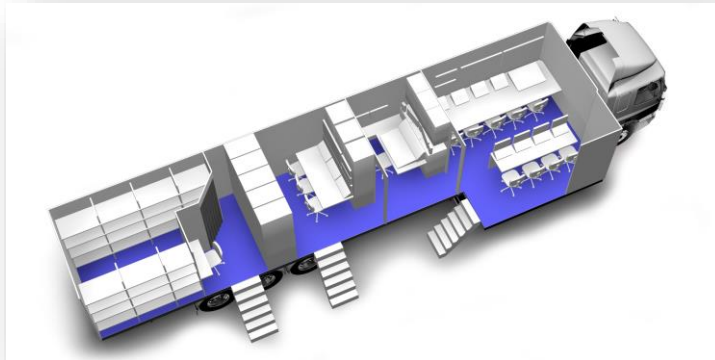

OUTSIDE BROADCAST UNITS

NEP HD16

10-camera High Definition OB unit

HD 16 is a medium sized, open unit equipped for entertainment and sports events. With the built in storage area it makes for a very cost effective production solution. Together with the expanded production room they make up a very competent combination with a lot of comfort and excellent working conditions. For certain applications such as musical events it's a far more superior solution than bigger and more expensive single trucks.

Trailer

L/W/H: 15,5 m excl. tractor / 2,55 m expanded / 4,00 m
Power: 1x63A 3-phase, 400 VAC

Cameras

Sony HDC-1700 | Up to 1080i | Fiber
Sony HDC-2400/3300 | 2 and 3 times speed | Up to 1080i | Fiber
11x - 100x lenses

Production Room 1 (5.1 monitoring)

Grass Valley Karrera vision mixer with 3 M/E, 64 i/p, 24 o/p, 6 CF M/E,
6 Key M/E, Chroma Key, Macros, Snapshot, 10ch RAM Recorder/Still
Memory, Multiple Channel Integrated DVE
K2 solo clipstore