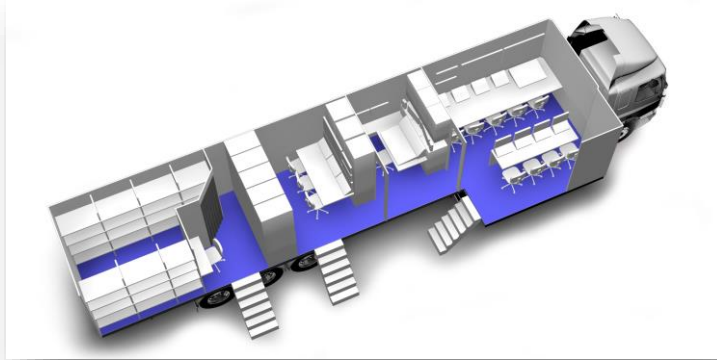

OUTSIDE BROADCAST UNITS

NEP HD12

10-camera High Definition OB unit

HD 12 is a medium sized, open unit equipped for entertainment and sports events. With the built in storage area it makes for a very cost effective production solution. Together with the expanded production room they make up a very competent combination with a lot of comfort and excellent working conditions. For certain applications such as musical events it's a far more superior solution than bigger and more expensive single trucks.

Trailer

L/W/H: 15,5 m excl. tractor / 2,55 m expanded / 4,00 m
Power: 1x63A 3-phase, 400 VAC

Cameras

Grass Valley LDK-8000 HD Worldcam | Up to 1080i | Fiber
Grass Valley LDK-8300 HD | 2 and 3 times speed) | Up to 1080i | Fiber
11x - 100x lenses