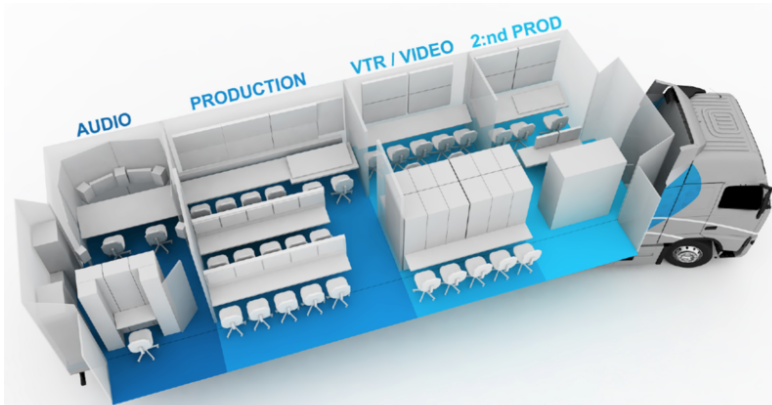

OUTSIDE BROADCAST UNITS

NEP HD1

28-camera High Definition OB unit

HD1 - a double expanding trailer with 75 sqm's of floor space making it one of the most powerful OB units around. It is capable to serve multiple, independent, productions and comes equipped with two vision mixers and two audio consoles. It has 32 comfortable workplaces divided into Production 1, Production 2, Tape Room, Audio 1 and Audio 2. It has a track record ranging from the Eurovision Song Contest to the Olympic Games.

Production Room 1 (5.1 monitoring)

Grass Valley Kayenne vision mixer with 4,5 M/E, 96 i/p, 48 o/p, 4 CF
M/E,
4 Key M/E, Chroma Key, Macros, Snapshot, 6 ch RAM Recorder/Still
Memory, Multiple Channel Integrated DVE

Monitors

7 pc. 46" 1920 x 1080 LCD Multiview (1 - 140 previews)
5 pc. 23" HD LCD with Multiview system
5 pc. 17" HD LCD

Graphics System

VizEngine or on request

Slomo/VTR

4 pc. 46" 1920 x 1080 LCD with Multiview (1 - 80 previews)
14 LCD Monitors, 4 pc. TFT Monitors

Video Routing - Multiview/Converters

Pro-Bel Sirius 320 x 512 HD (Expandable to 512 x 512)
Evertz 28 pc. HD/SDI Cross converter with synchr./ Ratio
Evertz MVP/VP Multiview system (1920 x 1080) - 288 in, 26 HD outputs
UMD, Audio meter Etc.